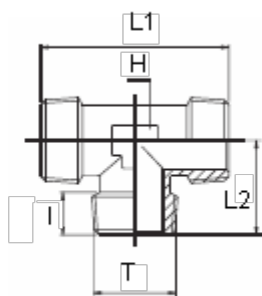

# Data Sheet

Article number: 5891230TRM5  
Description: Tee fitting 1230TR  
M5

## Measures

---

H = 8  
l = 5.0  
L1 = 27.5  
L2 = 13.5  
T = M5